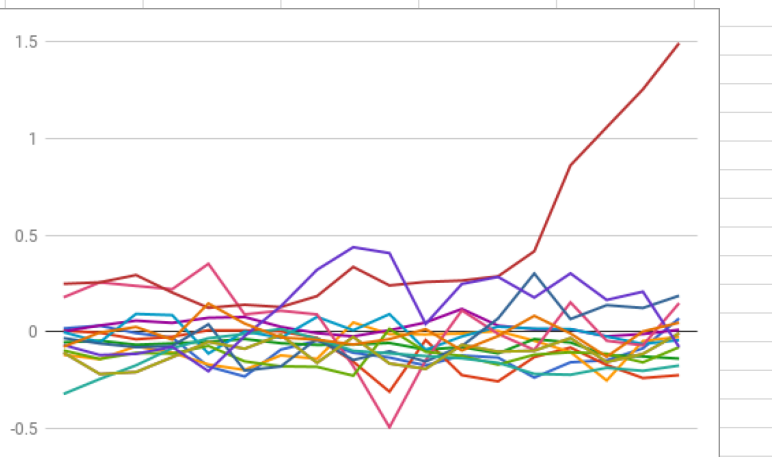

0.018951	0.006729	-0.116928	-0.052933	0.003494	-0.000183	0.179184	-0.094543	0.248978	-0.030945	-0.105835	-0.3188	-0.105835	-0.066589	-0.075363
0.033051	-0.003067	-0.139511	-0.044281	0.034134	-0.052124	0.256226	-0.138422	0.256317	-0.058701	-0.216156	-0.2418	-0.216156	-0.118134	-0.002396
-0.005096	-0.037109	-0.072998	-0.06546	0.059006	0.093658	0.237991	-0.107282	0.294006	-0.077805	-0.206085	-0.1713	-0.206085	-0.11232	0.026474
-0.028534	-0.024155	-0.105392	-0.058319	0.047363	0.087402	0.221146	-0.110833	0.203857	-0.071899	-0.129211	-0.0834	-0.129211	-0.075989	-0.038773
-0.17717	0.009384	-0.16713	-0.049591	0.073685	-0.110489	0.351929	-0.070704	0.125198	0.040283	-0.050415	-0.0315	-0.050415	-0.201614	0.147476
-0.228973	0.008774	-0.194962	-0.035538	0.077835	0.003937	0.091476	-0.150927	0.140884	-0.197968	-0.085846	-0.0097	-0.085846	-0.02095	0.044052
-0.090332	0.003769	-0.119965	-0.057419	0.027008	-0.029434	0.110062	-0.176441	0.129166	-0.177322	-0.014191	0.0163	-0.014191	0.133057	-0.027679
-0.044067	-0.030197	-0.137634	-0.065781	-0.005386	0.078339	0.09111	-0.179075	0.185455	-0.0336	-0.158234	-0.0343	-0.158234	0.321167	-0.038864
-0.106415	-0.152466	0.049591	-0.064148	-0.022018	0.009537	-0.175461	-0.224626	0.335938	-0.143677	-0.024811	-0.0962	-0.024811	0.437515	-0.063965
-0.131027	-0.307037	-0.010361	-0.056076	0.00946	0.092575	-0.490601	0.01687	0.240402	-0.098679	-0.161957	-0.1096	-0.161957	0.406952	-0.036087
-0.17186	-0.040436	-0.011917	-0.090714	0.049637	-0.091873	-0.145264	-0.101442	0.258408	-0.151535	-0.189743	-0.1233	-0.189743	0.042191	0.015076
-0.120834	-0.22197	-0.007614	-0.076935	0.119385	-0.022552	0.111908	-0.122782	0.265656	-0.071899	-0.065826	-0.135	-0.065826	0.248032	-0.094757
-0.131149	-0.253876	0.005417	-0.109543	0.033188	0.027817	-0.009277	-0.167797	0.287308	0.070374	-0.100815	-0.1581	-0.100815	0.28447	-0.020538
-0.234497	-0.128784	-0.044601	-0.035904	0.015045	0.018265	-0.092026	-0.116463	0.41655	0.301804	-0.095779	-0.2152	-0.095779	0.177917	0.08371
-0.155487	-0.079681	-0.103043	-0.053589	0.014114	0.01561	0.153015	-0.103865	0.859421	0.067291	-0.030548	-0.2199	-0.030548	0.302612	-0.007111
-0.145401	-0.169388	-0.249344	-0.119934	-0.021606	-0.022675	-0.04451	-0.11158	1.055725	0.138809	-0.15448	-0.1842	-0.15448	0.16571	-0.127075
-0.083786	-0.236771	-0.046051	-0.125519	-0.010025	-0.061142	-0.068146	-0.155946	1.251053	0.124313	-0.112228	-0.1996	-0.112228	0.208328	0.003281
0.070541	-0.222076	-0.024414	-0.136551	0.011948	-0.040802	0.149094	-0.077896	1.488922	0.187378	-0.005859	-0.1724	-0.005859	-0.07663	0.048782
63 in		68 in	63 in	65 in	65 in	74 in	71 in	70 in	67 in	67 in	72 in	73 in		67 in